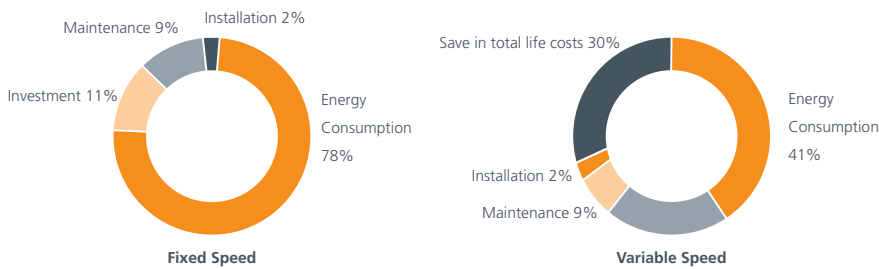

Motivair Opus Series

With the introduction of the Opus Series, Motivair can offer a truly comprehensive compressed air package.

Opus 2: Variable Speed Compressors

A range of air cooled inverter drive screw compressors from 11 to 110Kw

- Energy savings of up to 35%
- Compact size
- No idle running phase, accurate control of the pressure point
- 'Soft Start' eliminates any electrical start up peak
- Lower maintenance costs and longer service life
- High quality proven European components
- Very quiet
- Install with Opus1 fixed speed for a 'complete' system